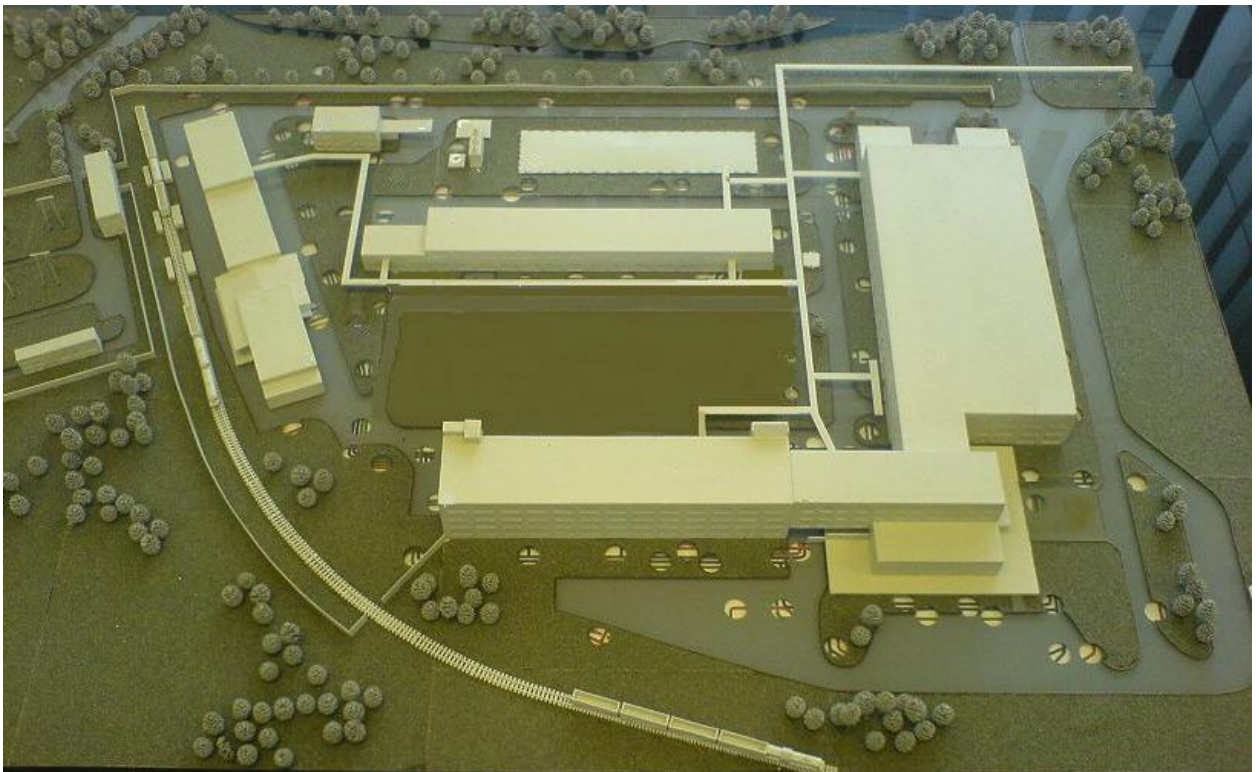

Industrial Technological Park “Northern Crystals”

Open Joint Stock Company “Northern Crystals” invites the companies to the Industrial Technological Park “Northern Crystal” which is located in Apatity town – the fourth town in the Murmansk Region according to population size. Area of the park is about 10 hectares.

Apatity town is at a distance of 23 km from Kirovsk town where industrial premises and headquarter of JSC “Apatit” is located. “Apatit” is the biggest company in the Russia producing apatit concentrate, a raw material for phosphor fertilizers. The mountain skiing center “Russian Laplandiya” is located in Kirovsk either, this center is the biggest in the Murmansk region and it has a good perspective to become a year-round international resort.

The main advantages of the Park:

- Ground area has the category of industrial lot;
- Manufacturing premises and offices are available;
- Access to all communications (water supply, sewerage system, electricity, telephone line, internet connections)
- Round-the-clock security